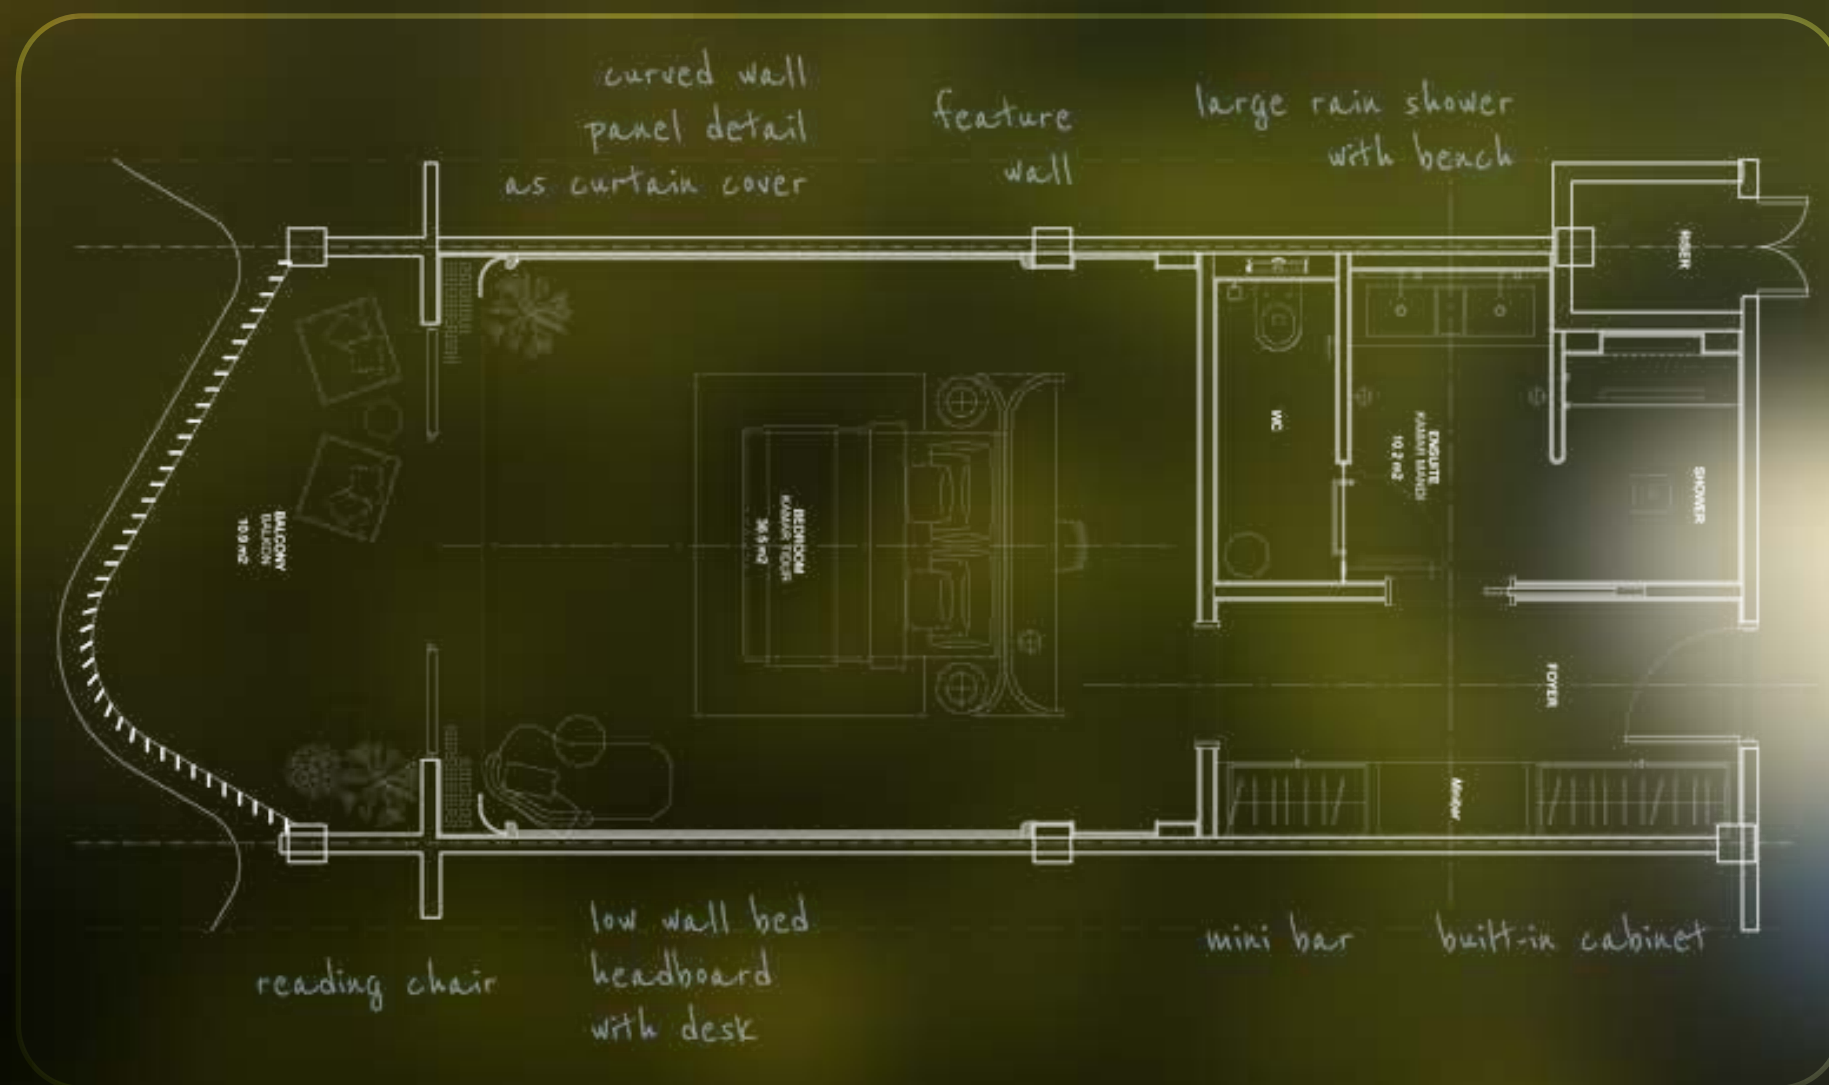

Zen

The Pinnacle of Balance

Zen unites all pillars - where high performance and deep peace coexist in perfect harmony.

Serotina Suite

1 Bedroom | 56-65m² | Starting From €289,500

Outdoor terrace with coastal views,
Mini- Bar, Spacious bedroom