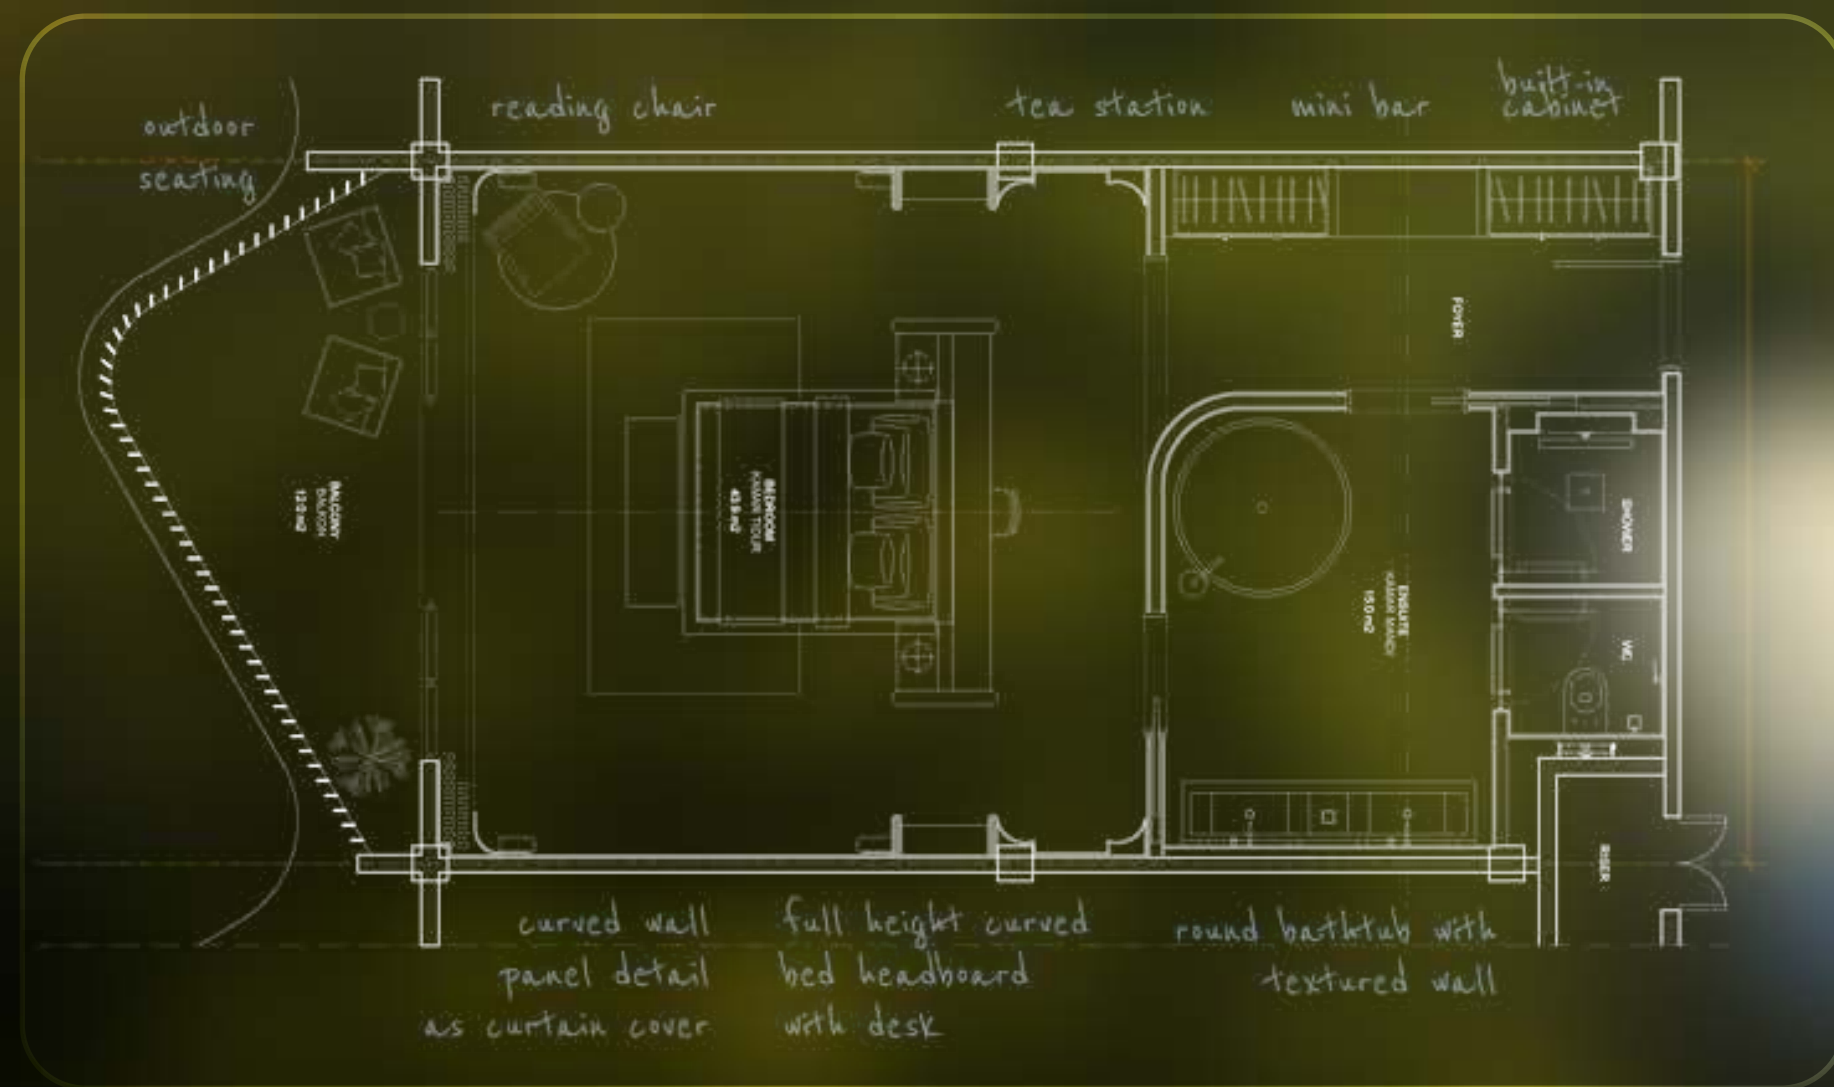

Recuvia Suite

1 Bedroom | 68-107m² | Starting From €349,500

Outdoor terrace with coastal views, Mini- Bar, Spa bathtub, Spacious bedroom