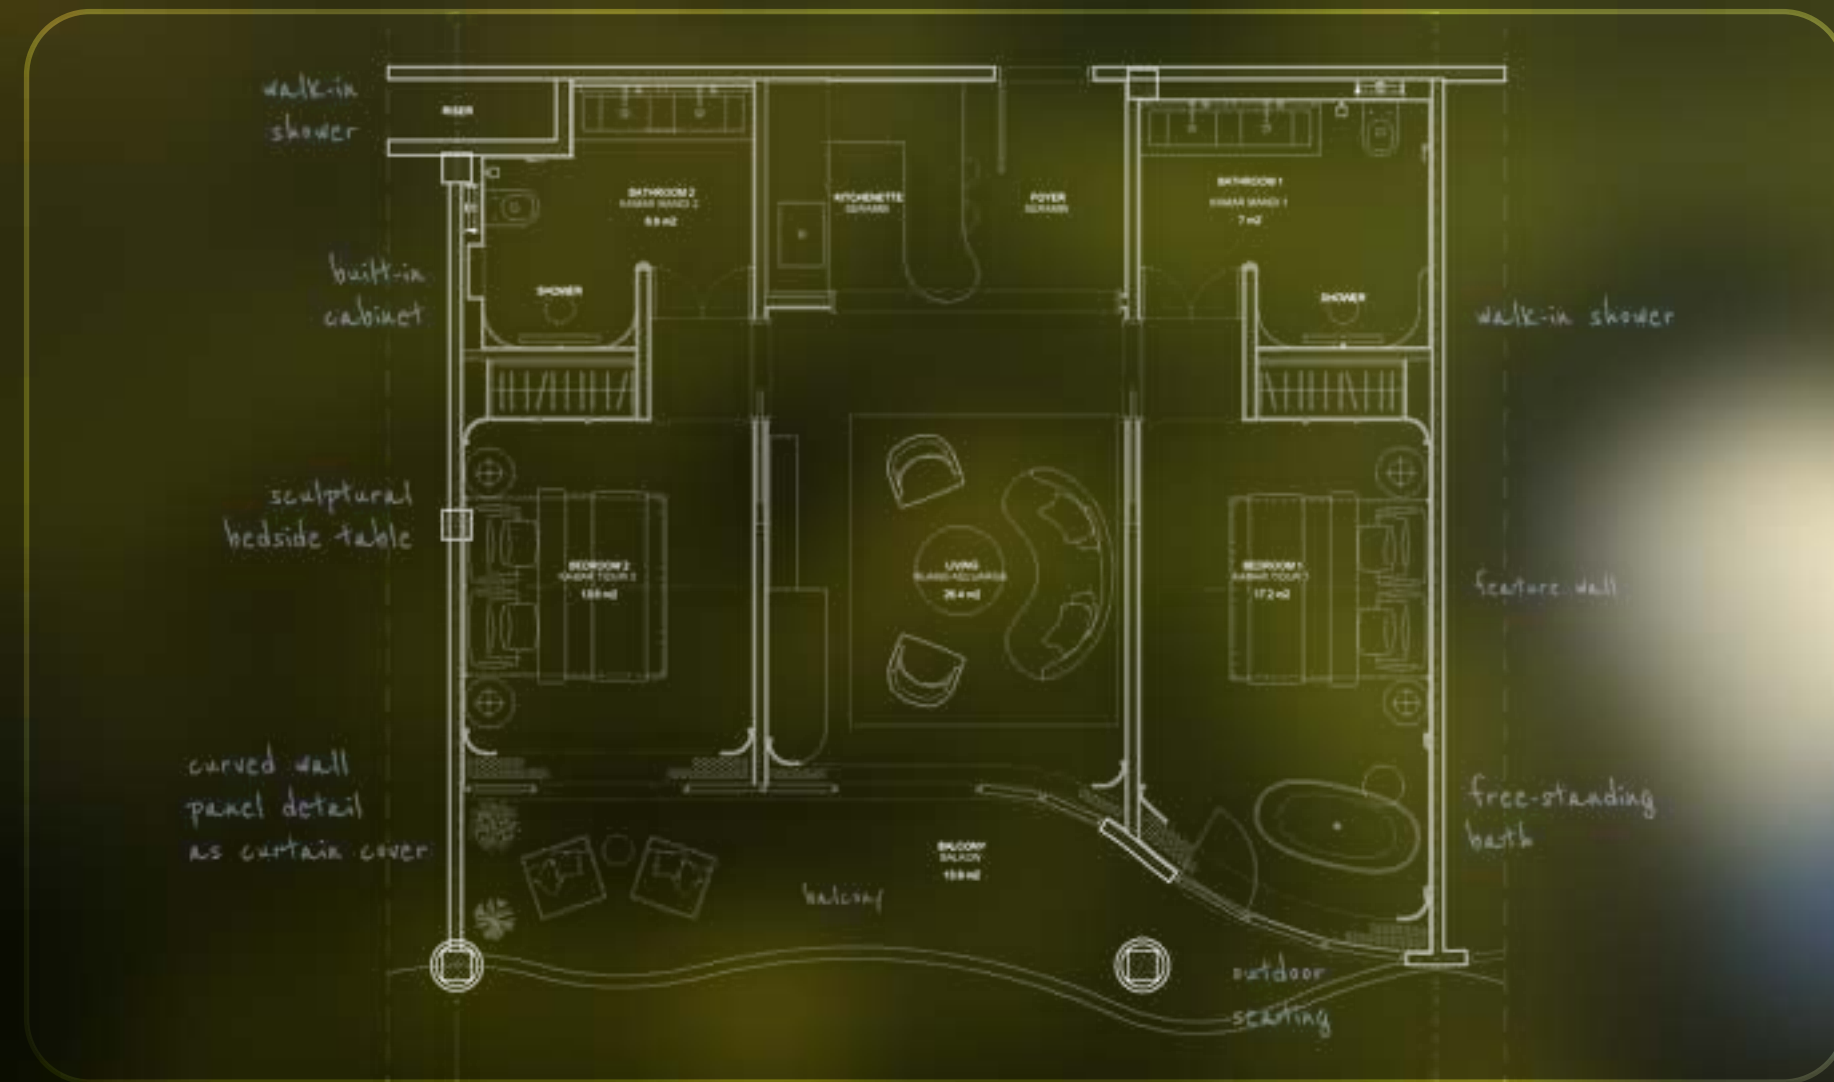

Immunis *Twin Suite*

2 Bedroom | 91-100m² | Starting From €469,500

Large Outdoor terrace, Living Room, Bar, Bathtub,
Two Spacious bedrooms