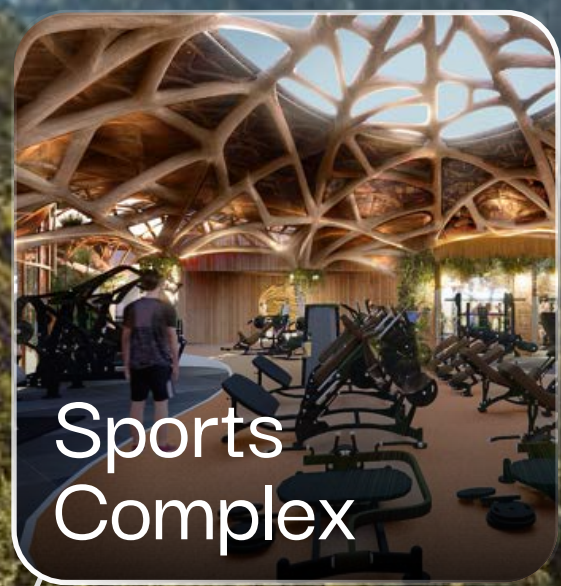

Zenergy blends the worlds of wellness, sport and longevity to create environments that inspire calm, elevate both physical vitality & mental clarity and redefine what it means to live well.

131
Luxury Suites

50+
World Class Amenities

One
Curated Community

Padel Courts

Sports Complex

Longevity Center

Suites

Lagoon

Restaurant